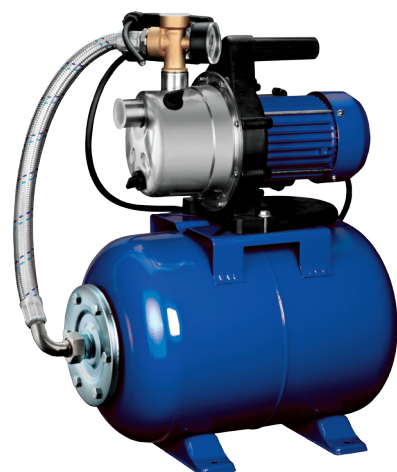

CAGWX800

SELF PRIMING PUMP 0.8kW 230V

HYDRAULIC PERFORMANCE CURVES

CAGWX800FL

PRESSURE CONTROL PUMP 0.8kW 230V

CACOMBI/22

COMBI PRESSURE PUMP JX80-22 0.8kW 230V