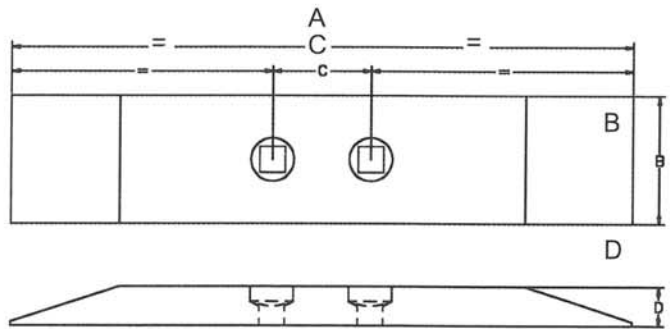

No. 1

No. 2

Description	No.	Dimensions					Bolt Size (mm)	Part No.
		A	B	C	D	E		
Banana	1	205	40		4	30	12	F5007618
2 Hole	2	300	65	51	20		12	F5107654
65 x 30 3 Hole	2	300	65	51	20		12	F5107654M
LM 3 Hole	2	330	65	51	20		12	F5107658
CJ11939 (fi point)	2	310	65	76	20		16	F5107684
3 Hole	2	330	65	76	20		16	F5107686