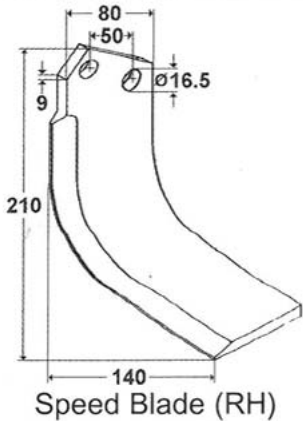

**Howard
HR40
S & M
HR41**

Speed Blade (RH)

Blade: **F9951**

Bolt & Nut: **M41646**

Washer: **M91604**