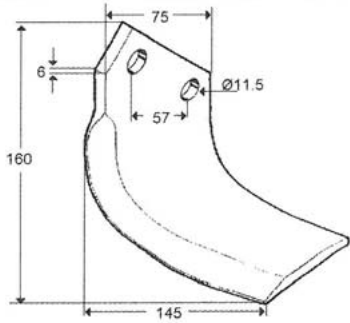

Howard "P"
Howard "HA"
Howard "GEM"

Speed Blade (RH)

Blade: **F9954**
Bolt , Nut
& **M41132**
Washer: