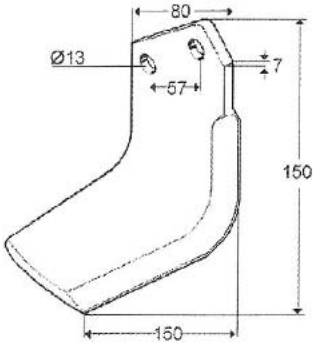

Howard "E"
Howard "HB"
Howard "HE"
Howard "HR30"
Howard "HM"

Universal Blade (LH)

Blade: **3900**
(Use 4434)

Bolt: **M41338**

Nut: **M31310**

Washer: **M91303**