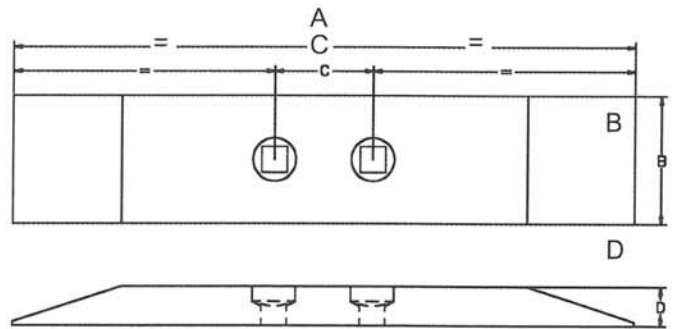

No. 1

No. 2

Description	No.	Dimensions					Bolt Size (mm)	Part No.
		A	B	C	D	E		
Banana	1	205	40		4	30	12	F5007618
2 Hole	2	300	65	51	20		12	F5107654
65 x 30 3 Hole	2	300	65	51	20		12	F5107654M
LM 3 Hole	2	330	65	51	20		12	F5107658
CJ11939 (fi point)	2	310	65	76	20		16	F5107684
3 Hole	2	330	65	76	20		16	F5107686