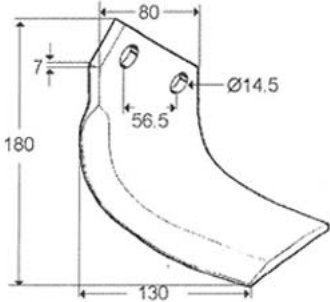

Celli

Speed Blade (RH)

Blade: **FEF177422514**

Bolt: **M41440**

Nut: **M31411**

Washer: **M91403**