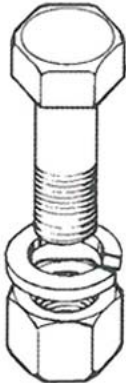

Celli

Speed Blade (RH)

Blade: **FEF177422514**

Bolt: **M41440**

Nut: **M31411**

Washer: **M91403**