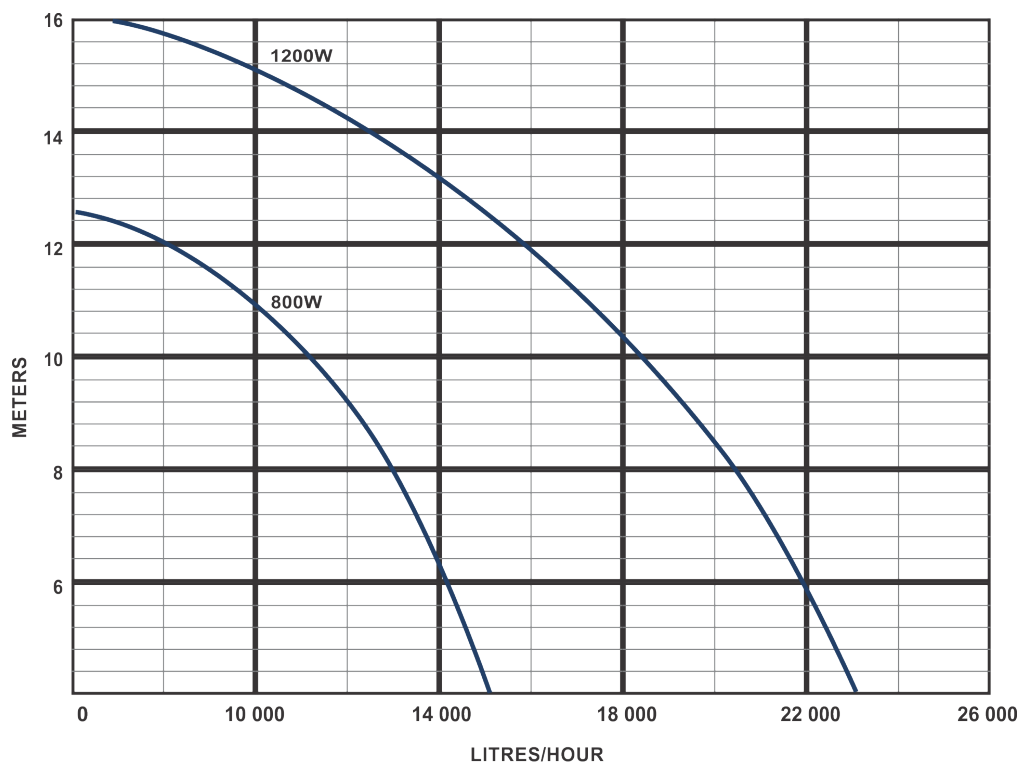

# Swimming Pool Pump

## WO800W/1200W

Information Chart		
Model	WO800W	WO1200W
Rated Power	800W	1200W
V&Hz	230V/50Hz 115V/60Hz	230V/50Hz 115V/60Hz
Max. Pump Rate	15 000/h	23 000/h
Max. Height	13.5m	16m
Max. Grain Size	2.5mm	2.5mm