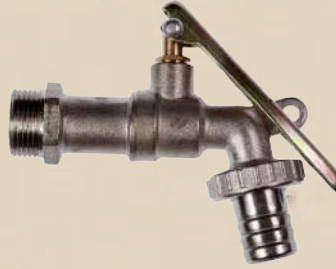

TB517/0015
Bibcock Union
Brass Available
in 15mm & 20mm

TB064/0012
**Agpro Pipe Thread
Sealant Tape**
Available in 12mm, 19mm
& 19mmx0.1mmx50m