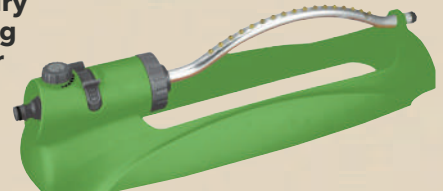

GRO7056
Gro Luxury Oscillating Sprinkler 17 Hole