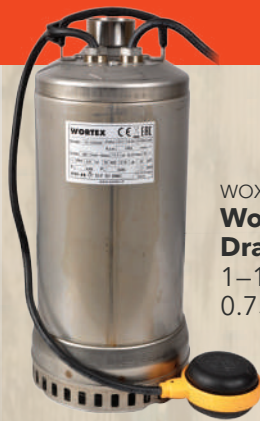

WOXD10MA40
Wortex Pump Drain 40mm
1-1/2 inch 0.75kW 230V