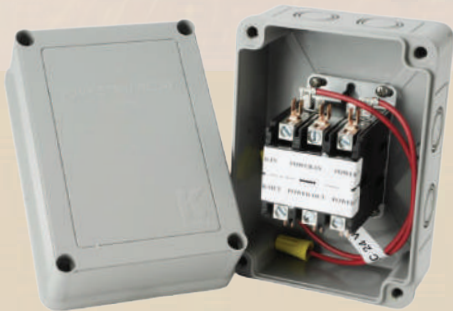

KR7101-BSP
**K-Rain Pro 150
BSP Valve**
1 inch with
24V Solenoid